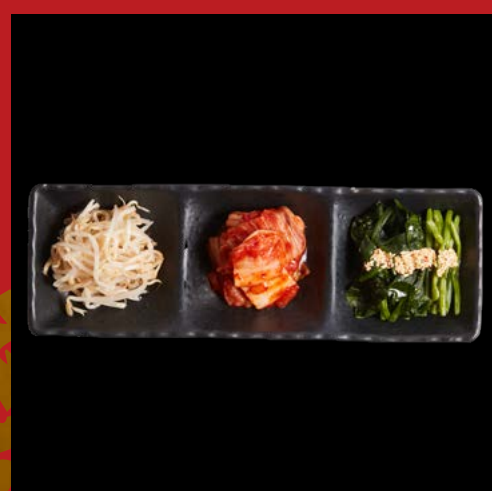

# SIDE DISH

**Chicken Soft Bone Karage**  
\$11.9

**Enbu Chicken Wings**  
\$10.9

**Jumbo Takoyaki**  
\$9.9

**Chicken Popcorn Karage**  
\$11.9

**Deep Fried Oyster**  
\$7.9

**Agedashi Tofu**  
\$8.9

**Cabbage Salad**  
\$9.9

**Tofu Seaweed Salads**  
\$12.9

**Garden Mix Salad**  
\$11.9

**Renkon Chips**  
\$5.9

**Steamed Edamame**  
\$4.5

**Wagyu Krubi Soup**  
\$7.9

**Chuka Wakame  
(Seaweed)**  
\$4.9

**Sunny Lettuce Set**  
\$6.9